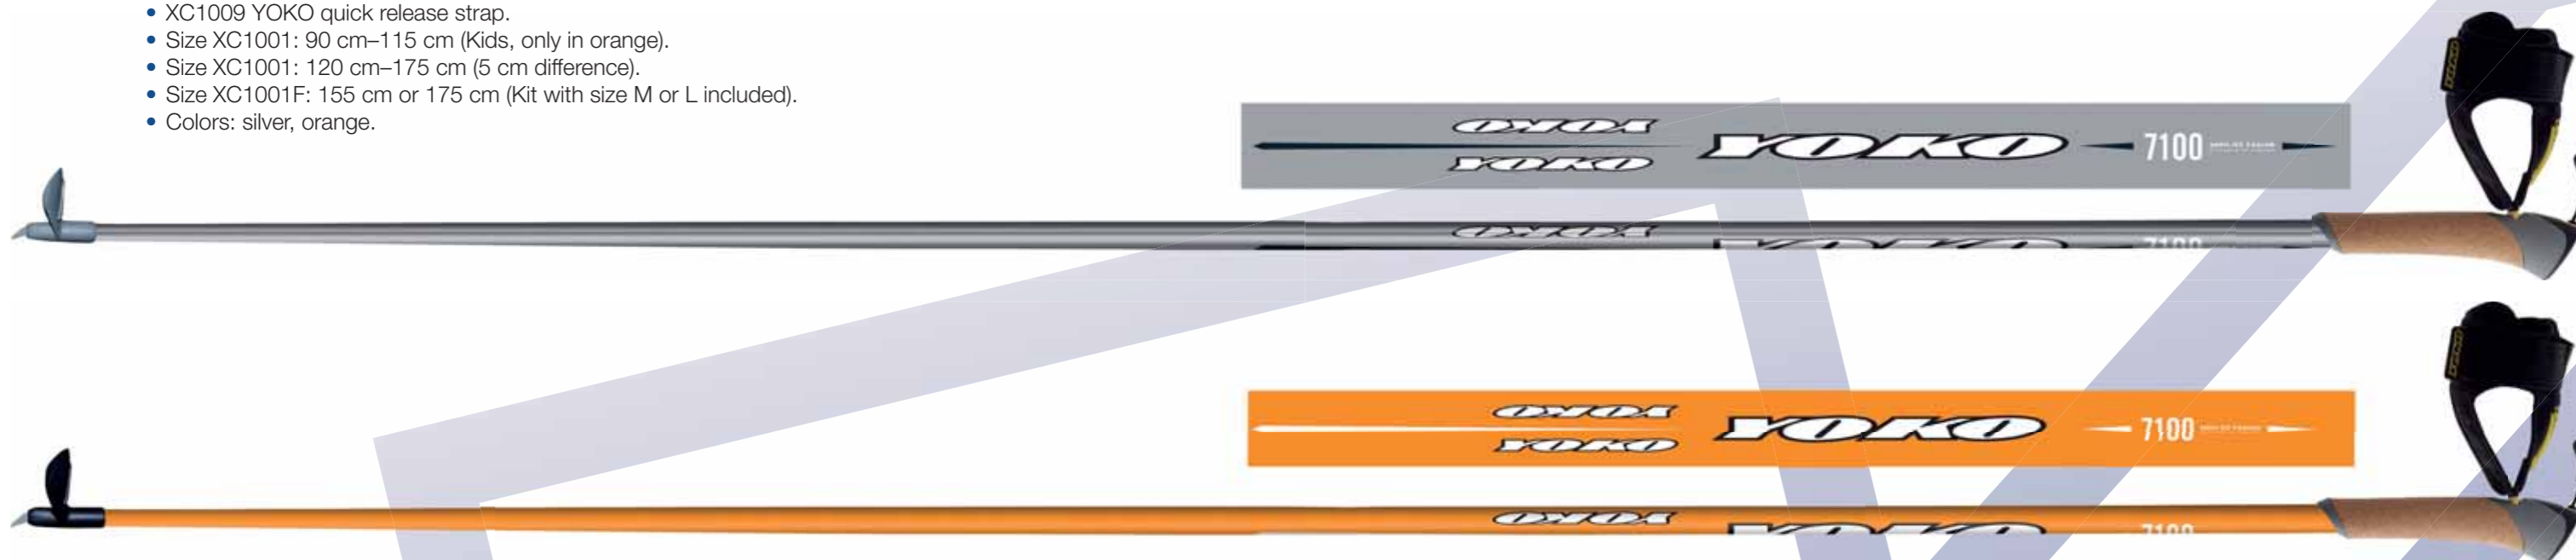

3100 series

Our entry level pole is our 3100 series pole which is made using finest fiberglass available in the market. With our 3100 series poles our customer gets a strong and easy to operate partner for sport of XC-Ski.

CONTENT

- 4 8100 / 7100 series
- 6 6700 / 5400 series
- 8 4200 / 3100 series
- 10 Replacement parts

XC-SKI POLES XC-SKI POLES XC-SKI POLES

XC1000 / XC1000F > YOKO 8100 SERIES

- 100 % HS carbon pole.
- XC1007 YOKO quick release grip.
- XC1010 YOKO 001 basket (7 mm).
- XC1009 YOKO quick release strap.
- Size XC1001: 120 cm–175 cm (5 cm difference).
- Size XC1001F: 155 cm or 175 cm (Kit with size M or L included).
- Colors: gold, red.

XC1001 / XC1001F > YOKO 7100 SERIES

- 100 % HS carbon pole.
- XC1007 YOKO quick release grip.
- XC1012 YOKO 003 basket (10 mm).
- XC1009 YOKO quick release strap.
- Size XC1001: 90 cm–115 cm (Kids, only in orange).
- Size XC1001: 120 cm–175 cm (5 cm difference).
- Size XC1001F: 155 cm or 175 cm (Kit with size M or L included).
- Colors: silver, orange.

XC-SKI POLES XC-SKI POLES XC-SKI POLES

XC1002 / XC1002F > YOKO 6700 SERIES

- 70 % HS carbon pole.
- XC1007 YOKO quick release grip.
- XC1012 YOKO 003 basket (10 mm).
- XC1009 YOKO quick release strap.
- Size XC1001: 120 cm–175 cm (5 cm difference).
- Size XC1001F: 155 cm or 175 cm (Kit with size M or L included).
- Color: graphite, grey.