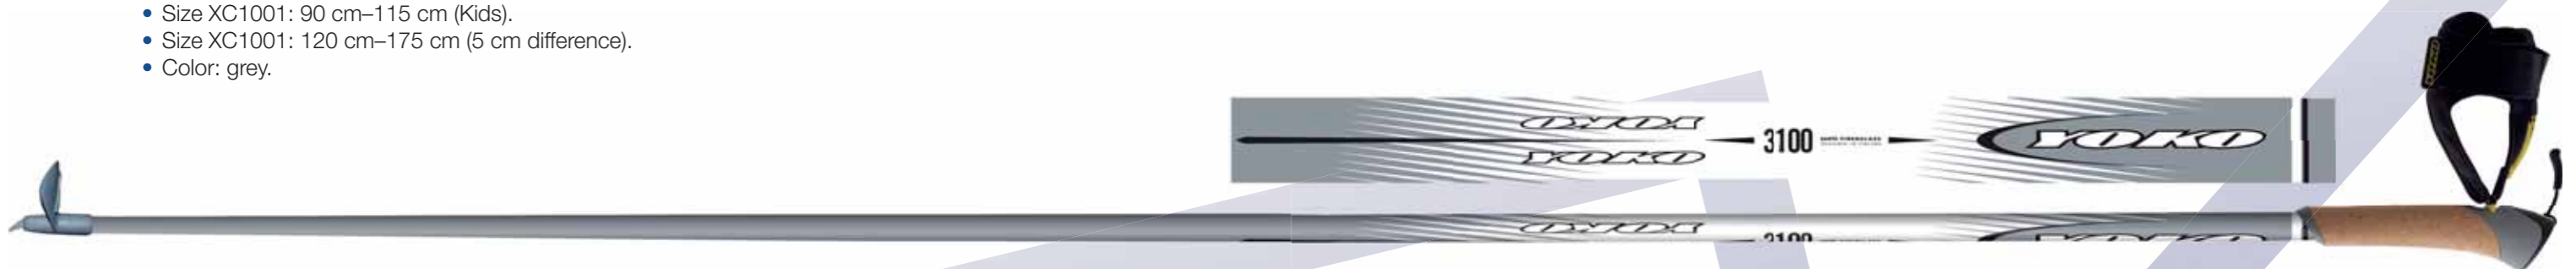

XC1003 / XC1003F > YOKO 5400 SERIES

- 40 % HS carbon pole.
- XC1007 YOKO quick release grip.
- XC1012 YOKO 003 basket (10 mm).
- XC1009 YOKO quick release strap.
- Size XC1001: 120 cm–175 cm (5 cm difference).
- Size XC1001F: 155 cm or 175 cm (Kit with size M or L included).
- Color: graphite, grey.

XC-SKI POLES XC-SKI POLES XC-SKI POLES

XC1004 > YOKO 4200 SERIES

- 20 % HS carbon pole.
- XC1007 YOKO quick release grip.
- XC1012 YOKO 003 basket (10 mm).
- XC1009 YOKO quick release strap.
- Size XC1001: 120 cm–175 cm (5 cm difference).
- Color: graphite, grey.

XC1005 > YOKO 3100 SERIES

- 100 % fiberglass pole.
- XC1007 YOKO quick release grip.
- XC1012 YOKO 003 basket (10 mm).
- XC1009 YOKO quick release strap.
- Size XC1001: 90 cm–115 cm (Kids).
- Size XC1001: 120 cm–175 cm (5 cm difference).
- Color: grey.