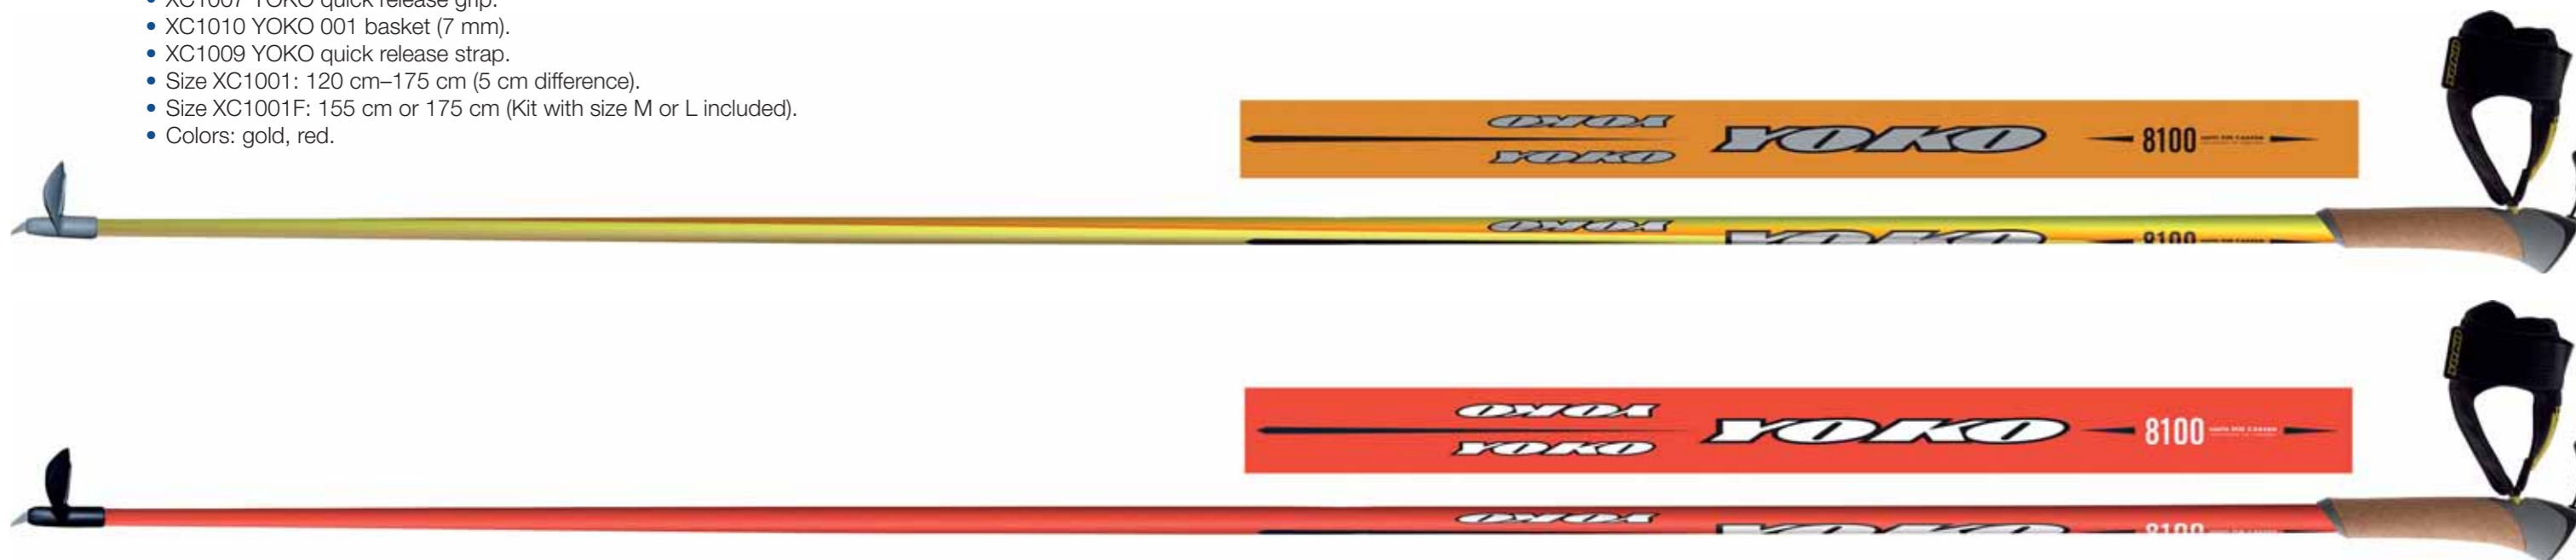

3100 series

Our entry level pole is our 3100 series pole which is made using finest fiberglass available in the market. With our 3100 series poles our customer gets a strong and easy to operate partner for sport of XC-Ski.

CONTENT

- 4 8100 / 7100 series
- 6 6700 / 5400 series
- 8 4200 / 3100 series
- 10 Replacement parts

XC-SKI POLES XC-SKI POLES XC-SKI POLES

XC1000 / XC1000F > YOKO 8100 SERIES

- 100 % HS carbon pole.
- XC1007 YOKO quick release grip.
- XC1010 YOKO 001 basket (7 mm).
- XC1009 YOKO quick release strap.
- Size XC1001: 120 cm–175 cm (5 cm difference).
- Size XC1001F: 155 cm or 175 cm (Kit with size M or L included).
- Colors: gold, red.

XC1001 / XC1001F > YOKO 7100 SERIES

- 100 % HS carbon pole.
- XC1007 YOKO quick release grip.
- XC1012 YOKO 003 basket (10 mm).
- XC1009 YOKO quick release strap.
- Size XC1001: 90 cm–115 cm (Kids, only in orange).
- Size XC1001: 120 cm–175 cm (5 cm difference).
- Size XC1001F: 155 cm or 175 cm (Kit with size M or L included).
- Colors: silver, orange.

XC-SKI POLES XC-SKI POLES XC-SKI POLES

XC1002 / XC1002F > YOKO 6700 SERIES

- 70 % HS carbon pole.
- XC1007 YOKO quick release grip.
- XC1012 YOKO 003 basket (10 mm).
- XC1009 YOKO quick release strap.
- Size XC1001: 120 cm–175 cm (5 cm difference).
- Size XC1001F: 155 cm or 175 cm (Kit with size M or L included).
- Color: graphite, grey.